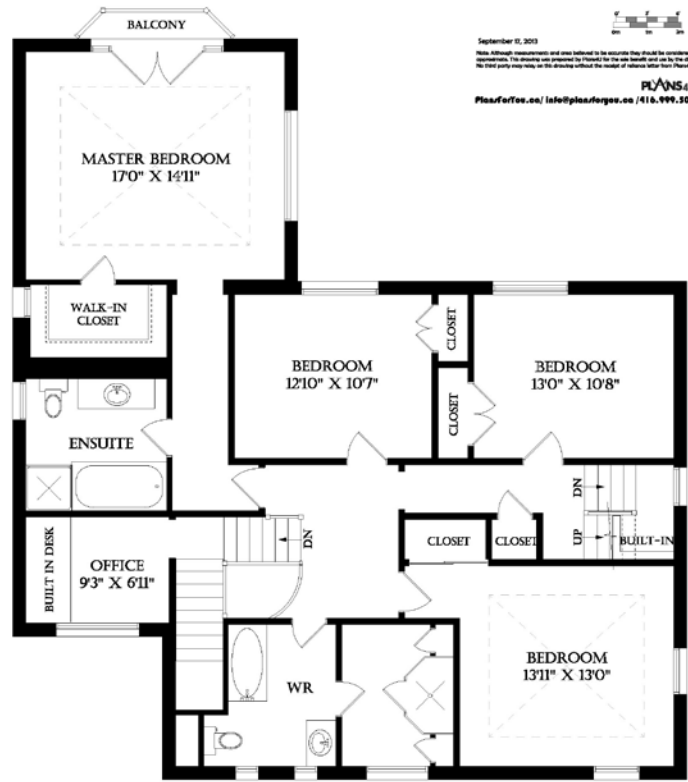

MAIN FLOOR
1504 SQUARE FEET
CEILING HEIGHT 8'10"

SECOND FLOOR
1630 SQUARE FEET

THIRD FLOOR
329 SQUARE FEET

LOWER LEVEL
1190 SQUARE FEET

September 11, 2013
 Plans & U
 PlansForYou.ca / info@plansforu.ca / 416.999.3076