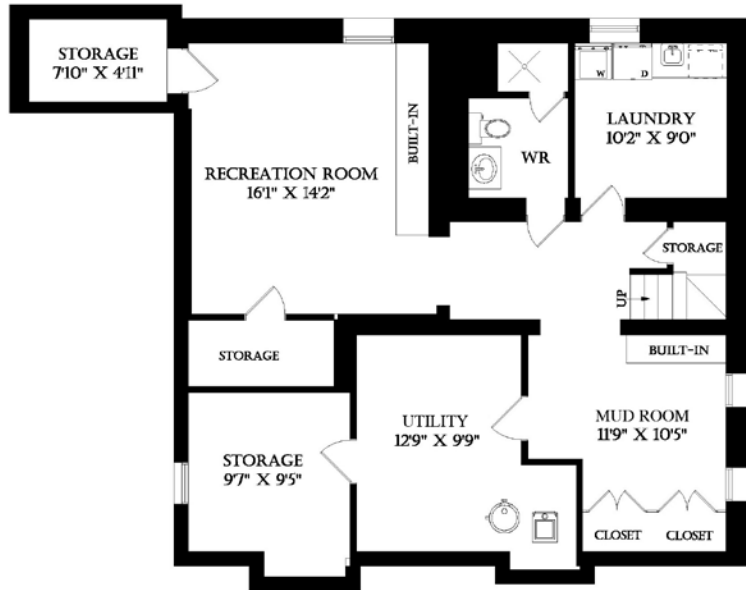

MAIN FLOOR
1504 SQUARE FEET
CEILING HEIGHT 8'10"

SECOND FLOOR
1630 SQUARE FEET

THIRD FLOOR
329 SQUARE FEET

LOWER LEVEL
1190 SQUARE FEET

September 11, 2013
 Plans & U
 PlansForYou.ca / info@plansforu.ca / 416.999.3076