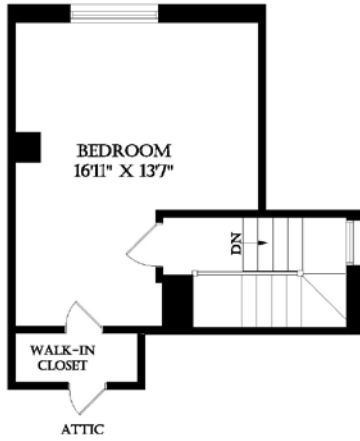

MAIN FLOOR
1504 SQUARE FEET
CEILING HEIGHT 8'10"

SECOND FLOOR
1630 SQUARE FEET

THIRD FLOOR
329 SQUARE FEET

LOWER LEVEL
1190 SQUARE FEET

September 11, 2013
 Plans & U
 PlansForYou.ca / info@plansforu.ca / 416.999.3076