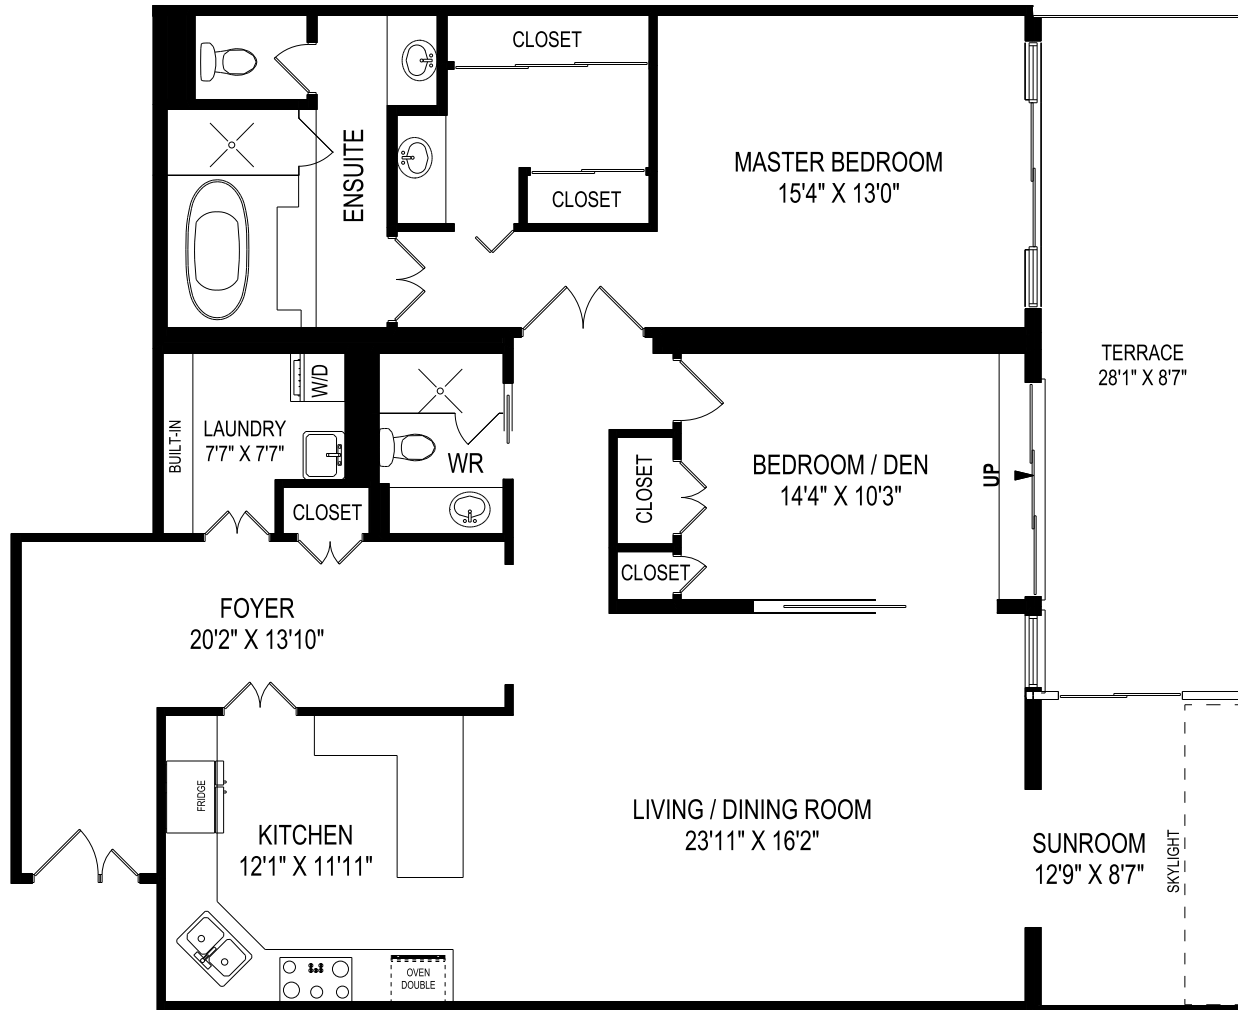

407-480 Queens Quay West, Toronto

FLOOR PLAN

SUITE #407
APPROX. 1755 SQUARE FEET
CEILING HEIGHT 8'3"

June 25, 2019