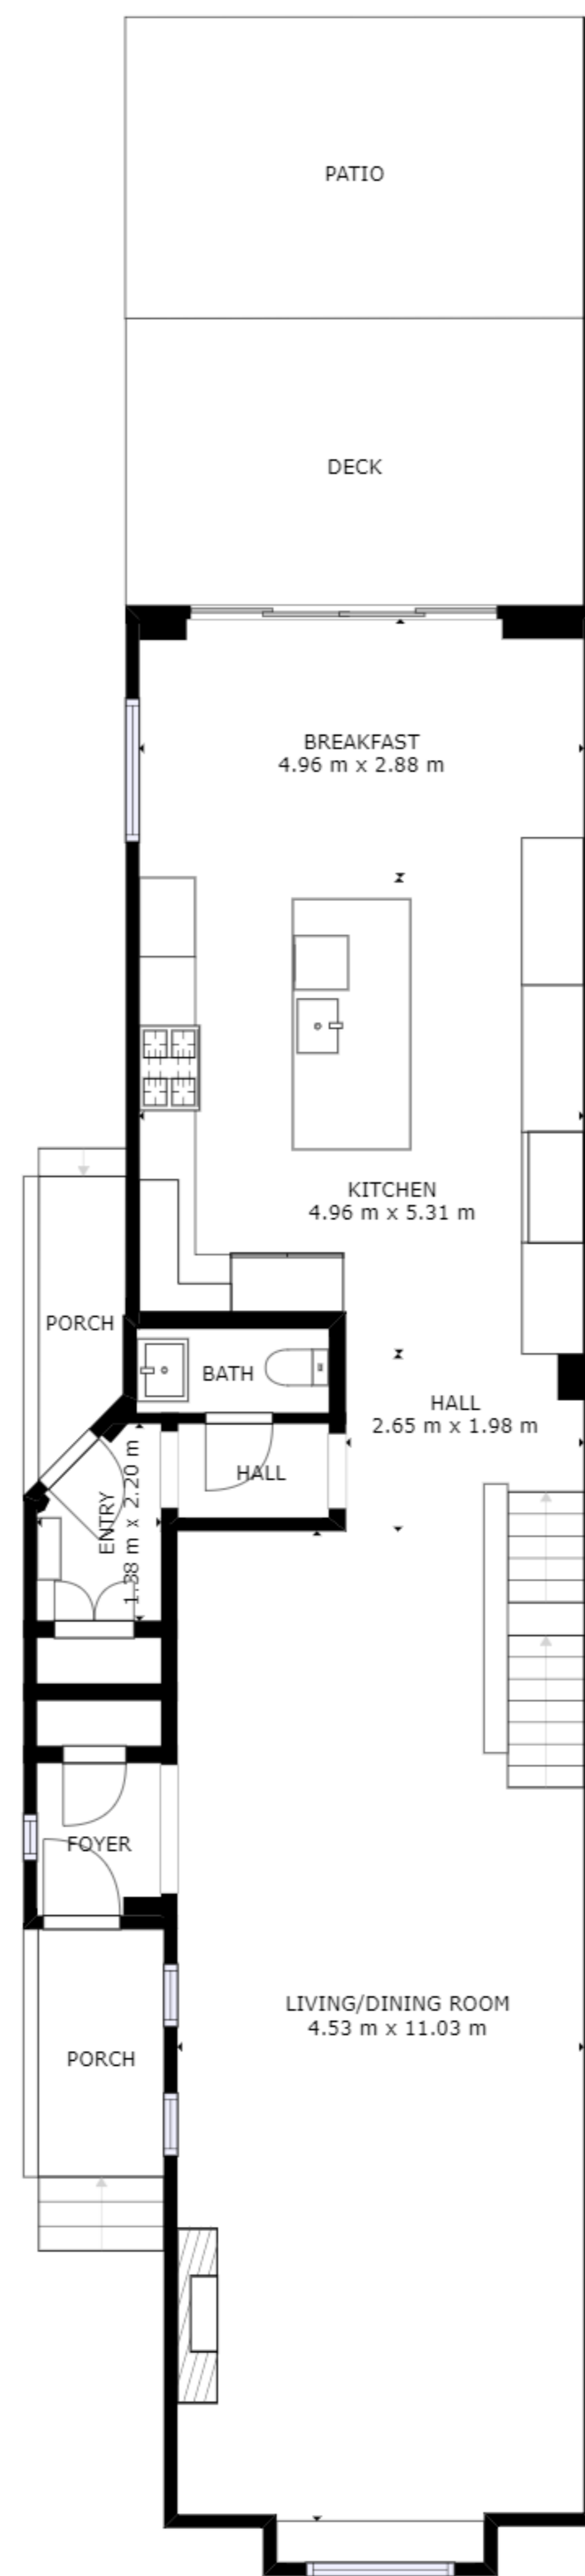

FLOOR 1

FLOOR 2

FLOOR 3

FLOOR 4

GROSS INTERNAL AREA
 FLOOR 1: 93 m², FLOOR 2: 109 m²
 FLOOR 3: 106 m², FLOOR 4: 81 m²
 TOTAL: 389 m²

SIZES AND DIMENSIONS ARE APPROXIMATE, ACTUAL MAY VARY.