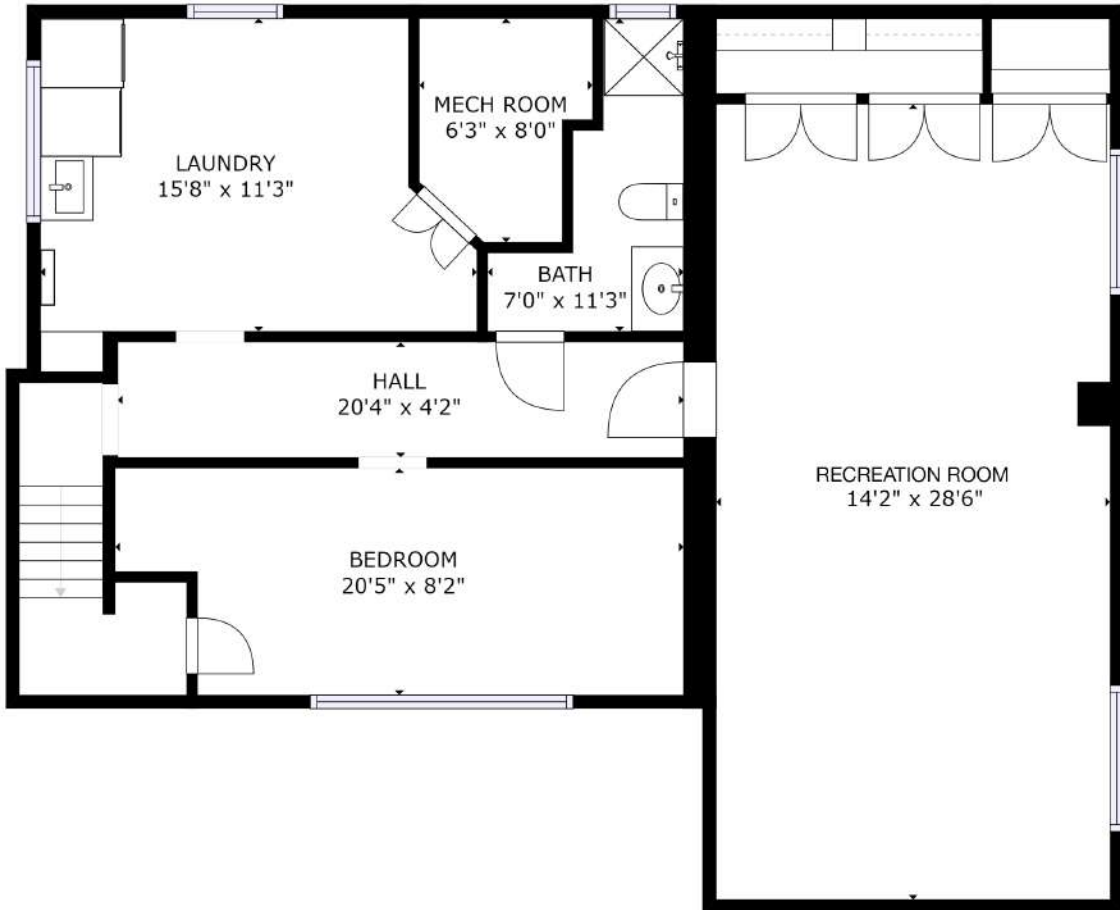

GROSS INTERNAL AREA  
 FLOOR 1: 1044 sq ft, FLOOR 2: 1073 sq ft  
 TOTAL: 2117 sq ft  
 SIZES AND DIMENSIONS ARE APPROXIMATE, ACTUAL MAY VARY.

GROSS INTERNAL AREA  
FLOOR 1: 1044 sq ft, FLOOR 2: 1073 sq ft  
TOTAL: 2117 sq ft  
SIZES AND DIMENSIONS ARE APPROXIMATE, ACTUAL MAY VARY.