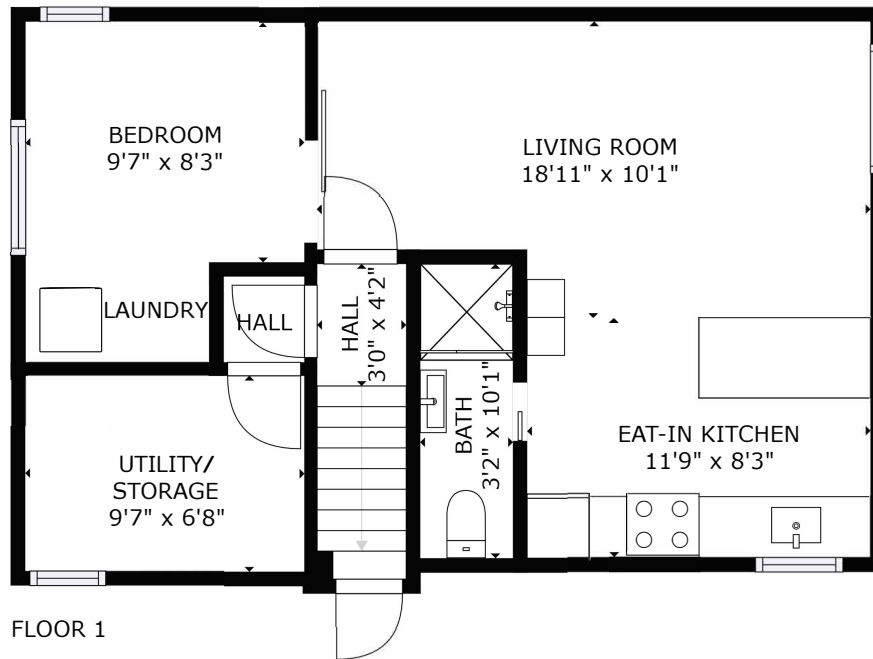

GROSS INTERNAL AREA
 FLOOR 1: 720 sq ft, FLOOR 2: 669 sq ft
 FLOOR 3: 479 sq ft, EXCLUDED AREAS:
 REDUCED HEADROOM BELOW 1.5M: 76 sq ft
 TOTAL: 1868 sq ft

SIZES AND DIMENSIONS ARE APPROXIMATE, ACTUAL MAY VARY.

GROSS INTERNAL AREA
FLOOR 1: 537 sq ft
TOTAL: 537 sq ft
SIZES AND DIMENSIONS ARE APPROXIMATE, ACTUAL MAY VARY.