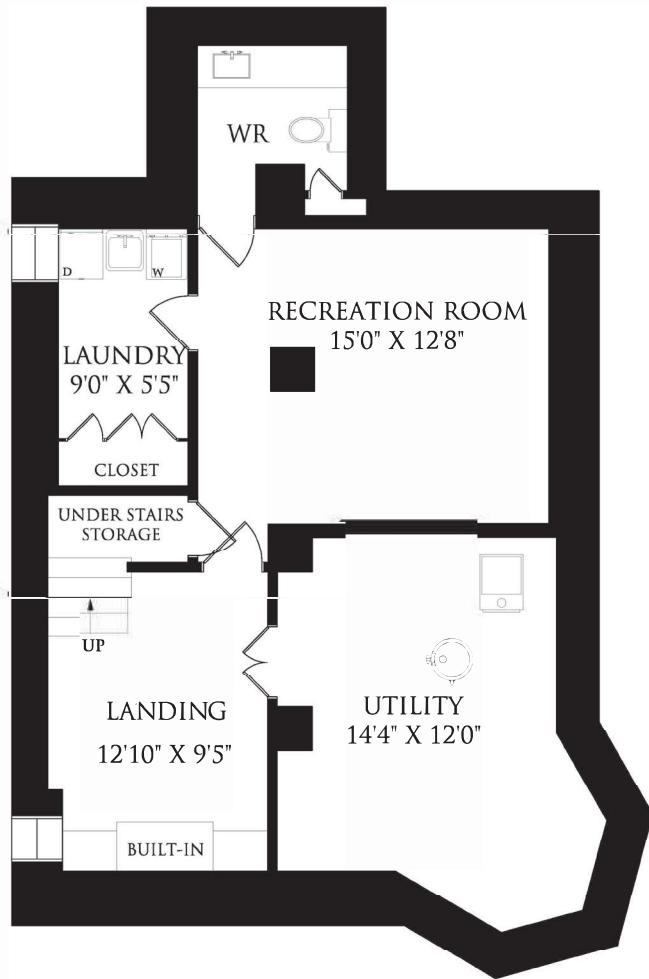

MAIN FLOOR
1083 SQUARE FEET
 CEILING HEIGHT 8'4"

SECOND FLOOR
966 SQUARE FEET
 CEILING HEIGHT 8'2"

LOWER LEVEL
903 SQUARE FEET
CEILING HEIGHT 7'

THIRD FLOOR
622 SQUARE FEET
CEILING HEIGHT 8'

255 SQUARE FEET