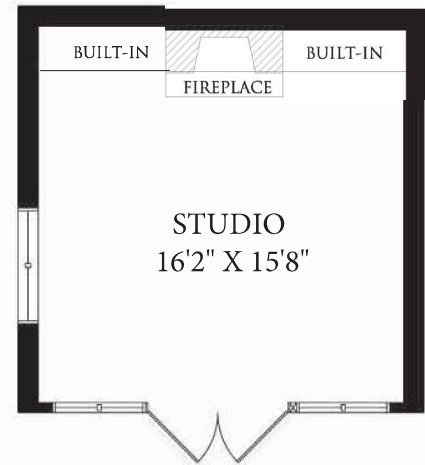

MAIN FLOOR
1083 SQUARE FEET
 CEILING HEIGHT 8'4"

SECOND FLOOR
966 SQUARE FEET
 CEILING HEIGHT 8'2"

LOWER LEVEL
903 SQUARE FEET
CEILING HEIGHT 7'

THIRD FLOOR
622 SQUARE FEET
CEILING HEIGHT 8'

255 SQUARE FEET