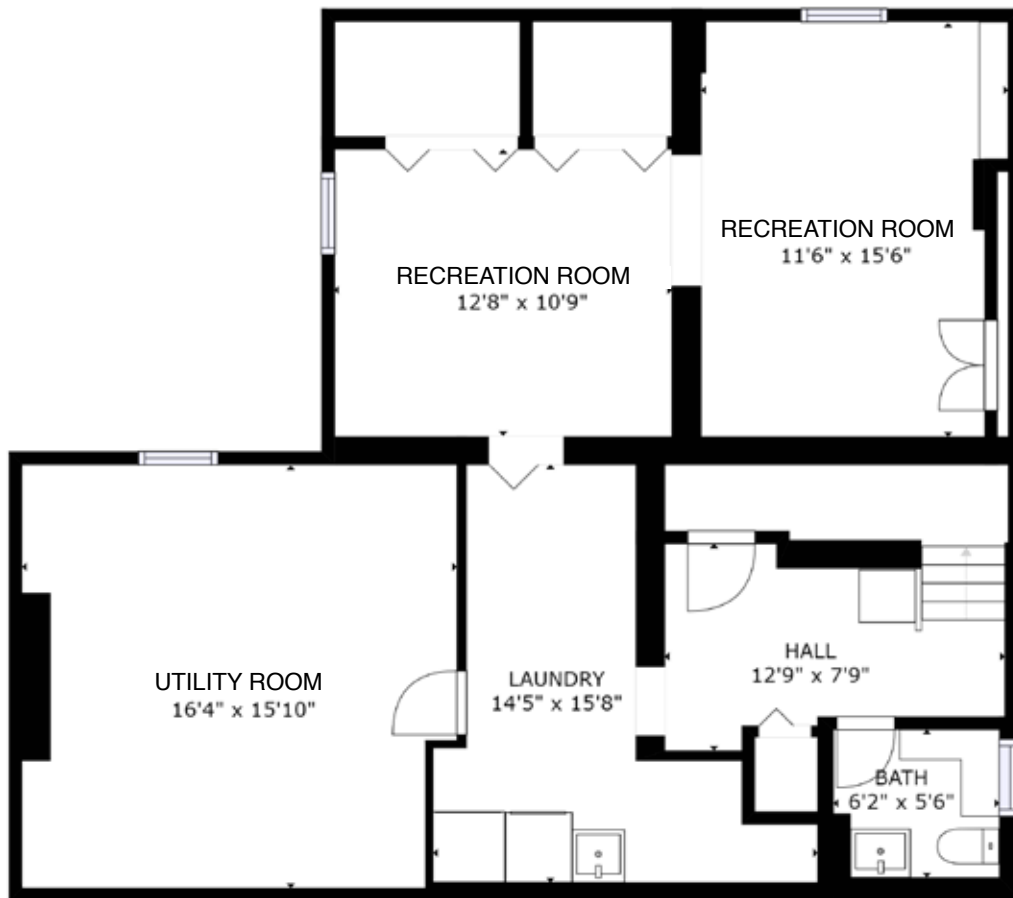

GROSS INTERNAL AREA  
FLOOR 1: 999 sq. ft, FLOOR 2: 1010 sq. ft  
FLOOR 3: 994 sq. ft  
TOTAL: 3003 sq. ft  
SIZES AND DIMENSIONS ARE APPROXIMATE, ACTUAL MAY VARY.

GROSS INTERNAL AREA  
 FLOOR 1: 999 sq. ft, FLOOR 2: 1010 sq. ft  
 FLOOR 3: 994 sq. ft  
 TOTAL: 3003 sq. ft

SIZES AND DIMENSIONS ARE APPROXIMATE, ACTUAL MAY VARY.

GROSS INTERNAL AREA  
FLOOR 1: 999 sq. ft, FLOOR 2: 1010 sq. ft  
FLOOR 3: 994 sq. ft  
TOTAL: 3003 sq. ft

SIZES AND DIMENSIONS ARE APPROXIMATE, ACTUAL MAY VARY.