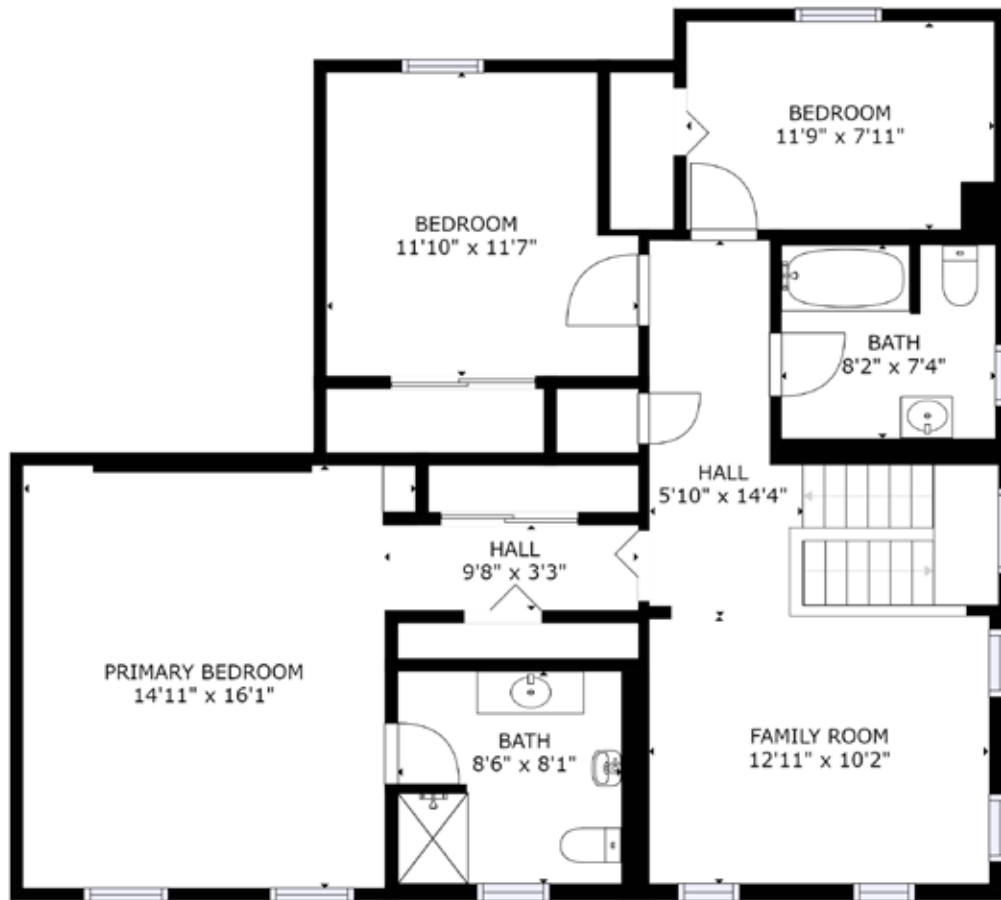

GROSS INTERNAL AREA  
FLOOR 1: 999 sq. ft, FLOOR 2: 1010 sq. ft  
FLOOR 3: 994 sq. ft  
TOTAL: 3003 sq. ft  
SIZES AND DIMENSIONS ARE APPROXIMATE, ACTUAL MAY VARY.

GROSS INTERNAL AREA  
 FLOOR 1: 999 sq. ft, FLOOR 2: 1010 sq. ft  
 FLOOR 3: 994 sq. ft  
 TOTAL: 3003 sq. ft

SIZES AND DIMENSIONS ARE APPROXIMATE, ACTUAL MAY VARY.

GROSS INTERNAL AREA  
FLOOR 1: 999 sq. ft, FLOOR 2: 1010 sq. ft  
FLOOR 3: 994 sq. ft  
TOTAL: 3003 sq. ft

SIZES AND DIMENSIONS ARE APPROXIMATE, ACTUAL MAY VARY.