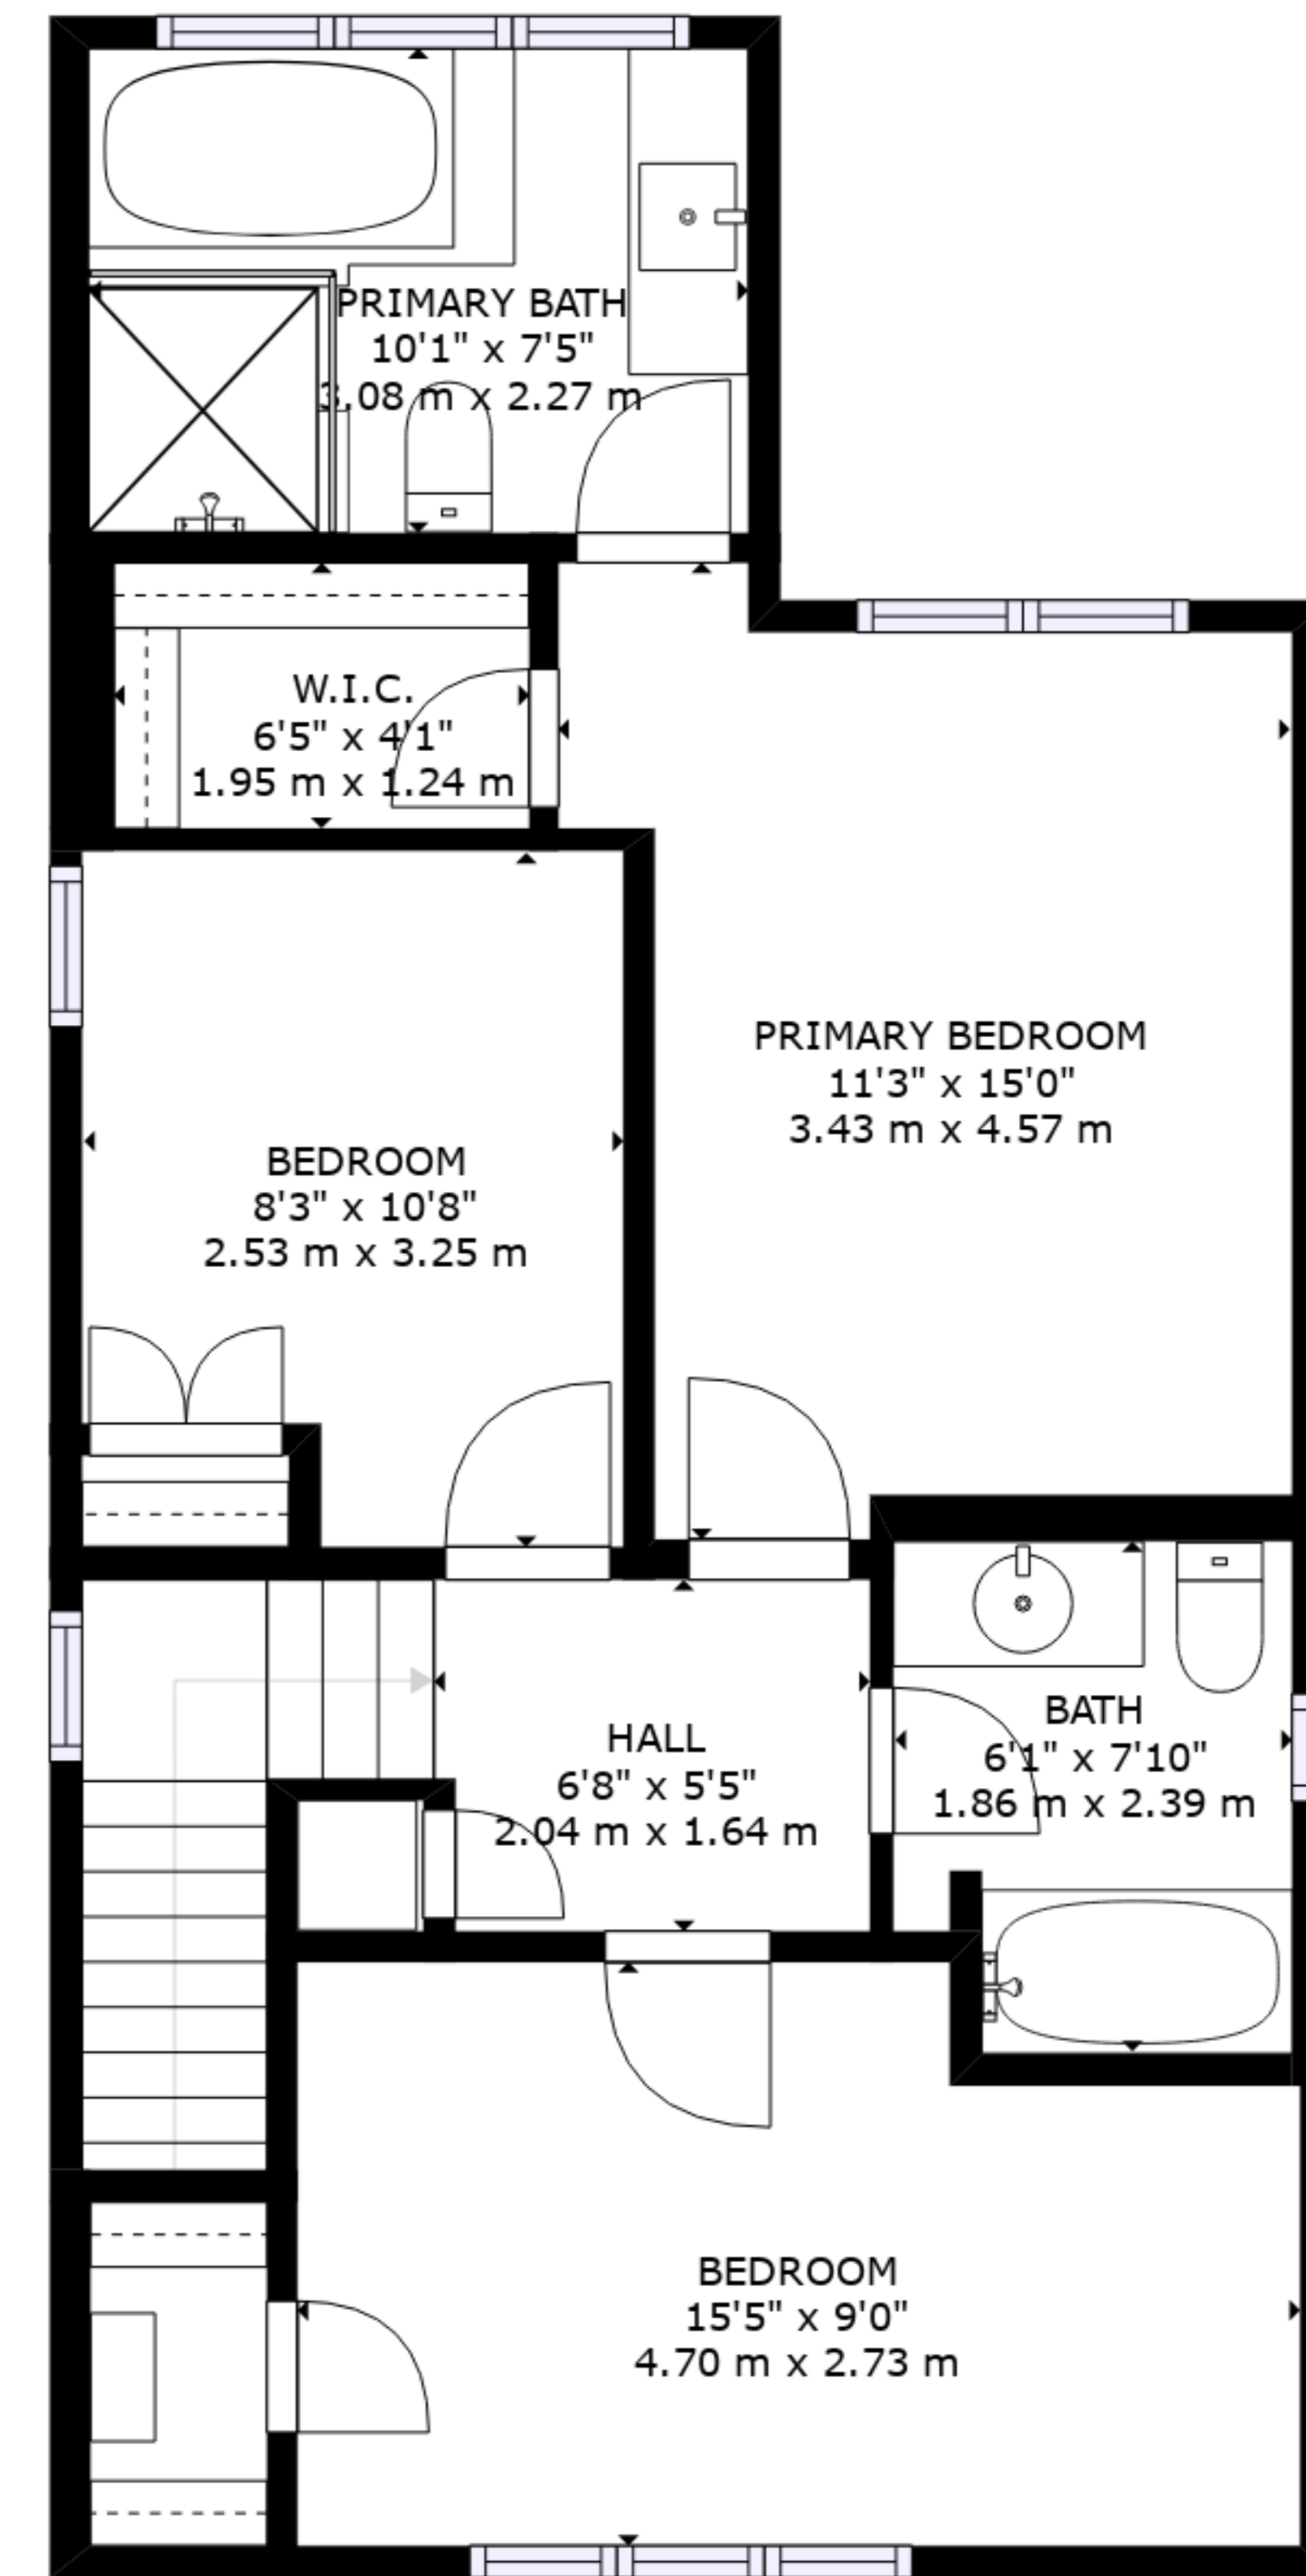

FLOOR 1

FLOOR 2

FLOOR 3

GROSS INTERNAL AREA  
 FLOOR 1: 514 sq. ft, 48 m<sup>2</sup>, FLOOR 2: 745 sq. ft, 69 m<sup>2</sup>  
 FLOOR 3: 635 sq. ft, 59 m<sup>2</sup>, EXCLUDED AREAS:  
 PORCH: 119 sq. ft, 11 m<sup>2</sup>  
 TOTAL: 1894 sq. ft, 176 m<sup>2</sup>  
 SIZES AND DIMENSIONS ARE APPROXIMATE, ACTUAL MAY VARY.