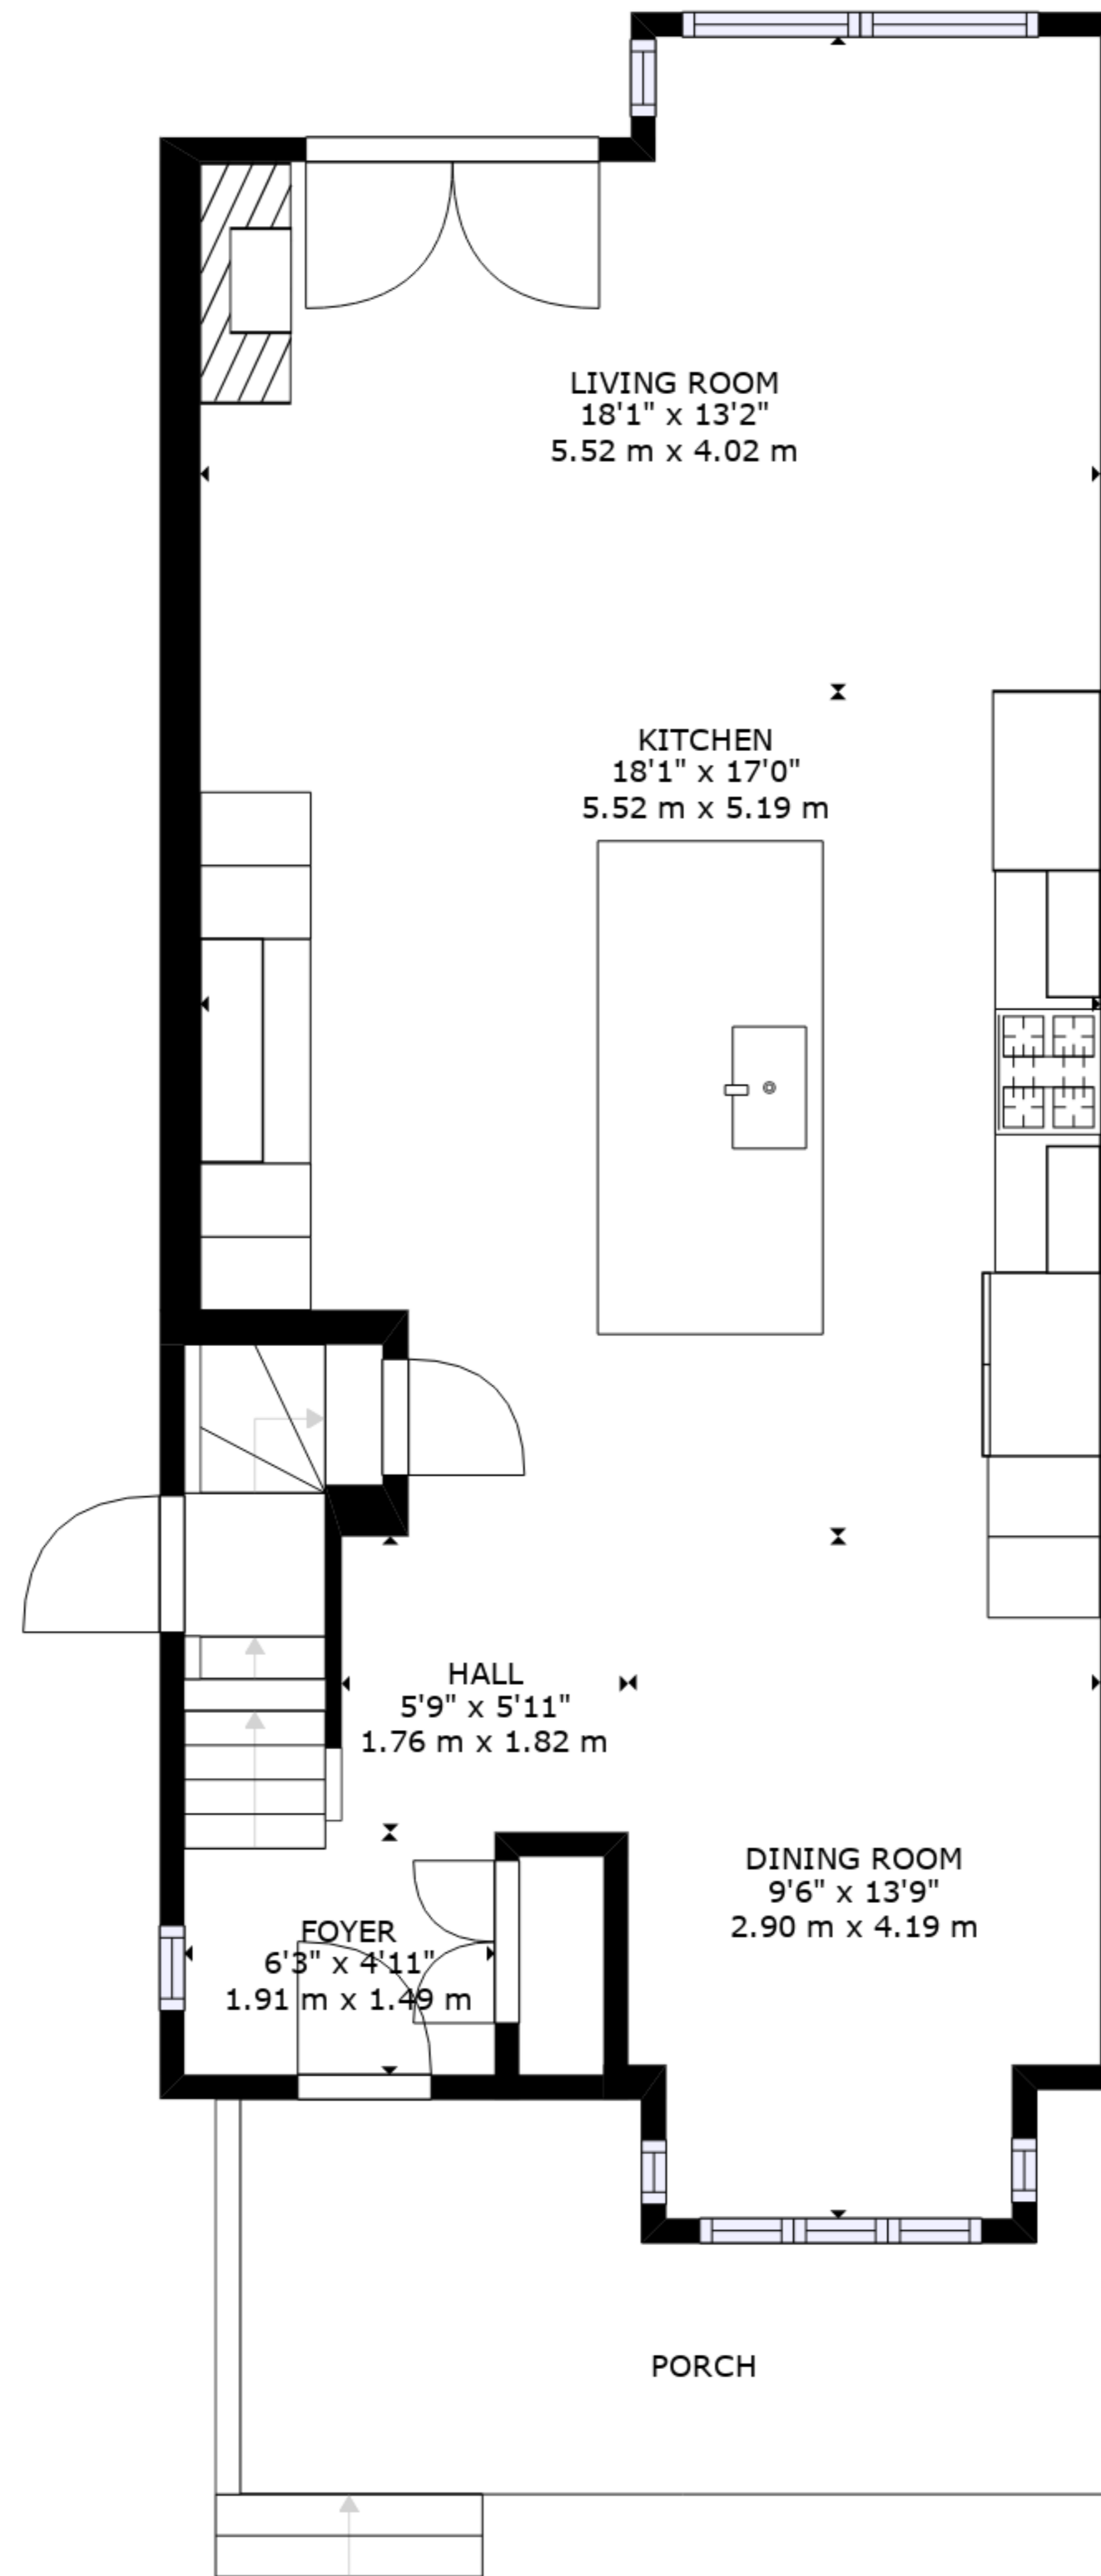

FLOOR 1

FLOOR 2

FLOOR 3

GROSS INTERNAL AREA  
 FLOOR 1: 514 sq. ft, 48 m<sup>2</sup>, FLOOR 2: 745 sq. ft, 69 m<sup>2</sup>  
 FLOOR 3: 635 sq. ft, 59 m<sup>2</sup>, EXCLUDED AREAS:  
 PORCH: 119 sq. ft, 11 m<sup>2</sup>  
 TOTAL: 1894 sq. ft, 176 m<sup>2</sup>  
 SIZES AND DIMENSIONS ARE APPROXIMATE, ACTUAL MAY VARY.