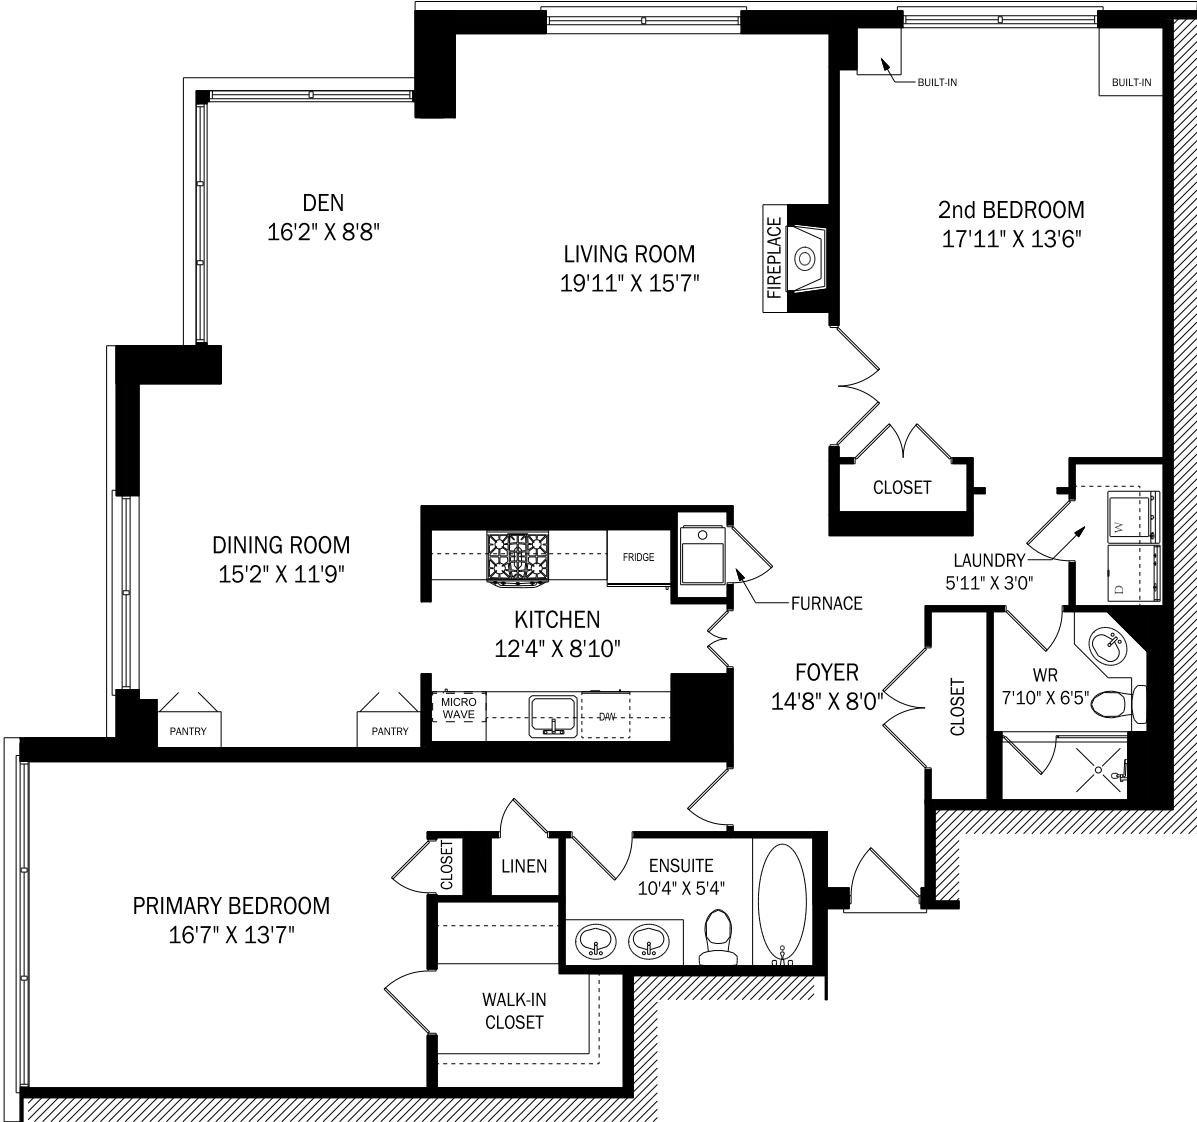

1103-625 AVENUE ROAD, TORONTO

SUITE #1103 - APPROX. 1782 SQUARE FEET